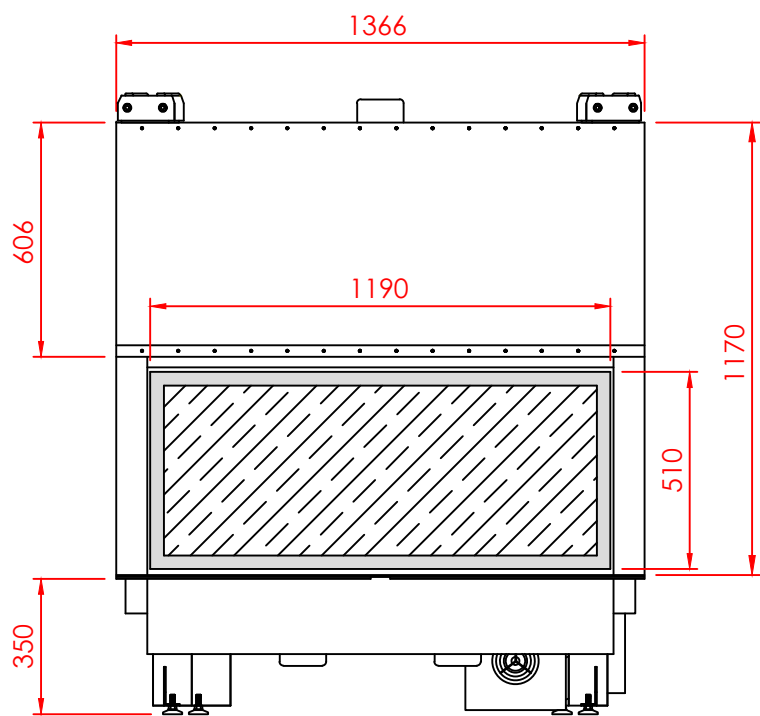

Front

Series:	TUNNEL
Model:	Minimal
Type:	125
Specials:	AERO

REGAL FIRE

Nea Redestos, Thermi, 57001
Thessaloniki GREECE
t: +30 2310 461386 f: +30 2310 461493
e: info@regal.com.gr
www.tzakiaregal.gr | www.regal.com.gr