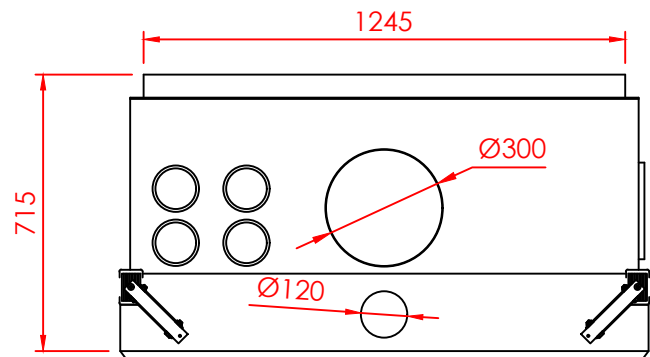

Top

Series:	TUNNEL
Model:	Minimal
Type:	125
Specials:	AERO

REGAL FIRE

Nea Redestos, Thermi, 57001
Thessaloniki GREECE
t: +30 2310 461386 f: +30 2310 461493
e: info@regal.com.gr
www.tzakiaregal.gr | www.regal.com.gr