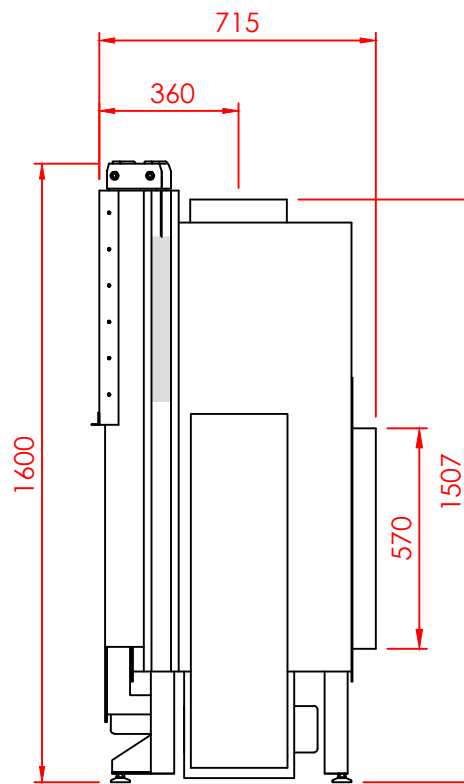

Side

Series:	TUNNEL
Model:	Minimal
Type:	125
Specials:	AERO

REGAL FIRE

Nea Redestos, Thermi, 57001
Thessaloniki GREECE
t: +30 2310 461386 f: +30 2310 461493
e: info@regal.com.gr
www.tzakiaregal.gr | www.regal.com.gr