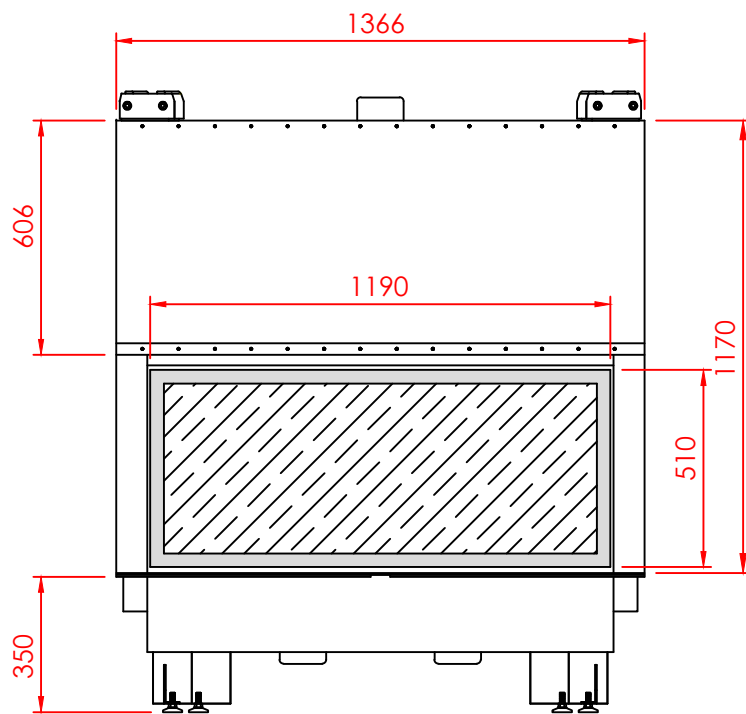

Top

Front

Side

Series:	TUNNEL	
Model:	Minimal	
Type:	125	
Specials:	STD	
<p><small>All dimensions in mm General dimension tolerances up to 7mm All illustrations and drawings are protected by copyright. Exploitation or publication, even of individual details, only with our permission. Technical changes and errors reserved.</small></p>		
		
<p>Nea Redestos, Thermi, 57001 Thessaloniki GREECE t: +30 2310 461386 f: +30 2310 461493 e: info@regal.com.gr www.tzakiaregal.gr www.regal.com.gr</p>		

Top

Front

Side

Series:	TUNNEL
Model:	Minimal
Type:	125
Specials:	AERO

All dimensions in mm
 General dimension tolerances up to 7mm
 All illustrations and drawings are protected by copyright.
 Exploitation or publication, even of individual details,
 only with our permission.
 Technical changes and errors reserved.