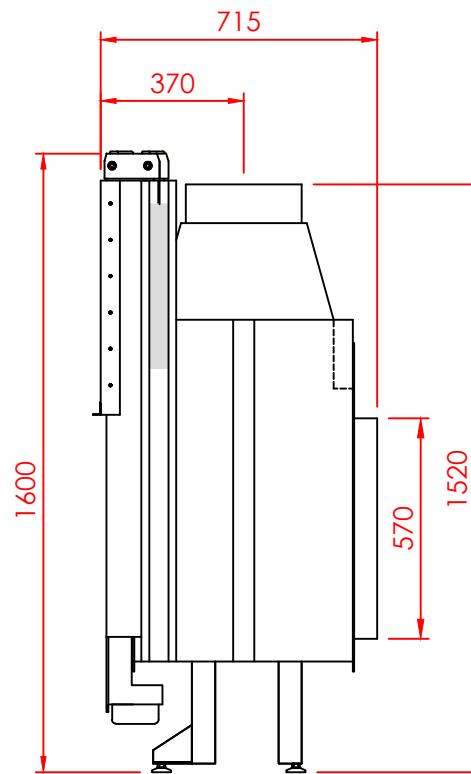

Top

Front

Side

Series:	TUNNEL	
Model:	Minimal	
Type:	125	
Specials:	STD	
<p><small>All dimensions in mm General dimension tolerances up to 7mm All illustrations and drawings are protected by copyright. Exploitation or publication, even of individual details, only with our permission. Technical changes and errors reserved.</small></p>		
		
<p>Nea Redestos, Thermi, 57001 Thessaloniki GREECE t: +30 2310 461386 f: +30 2310 461493 e: info@regal.com.gr www.tzakiaregal.gr www.regal.com.gr</p>		

Top

Front

Side

Series:	TUNNEL
Model:	Minimal
Type:	125
Specials:	AERO

All dimensions in mm
 General dimension tolerances up to 7mm
 All illustrations and drawings are protected by copyright.
 Exploitation or publication, even of individual details,
 only with our permission.
 Technical changes and errors reserved.